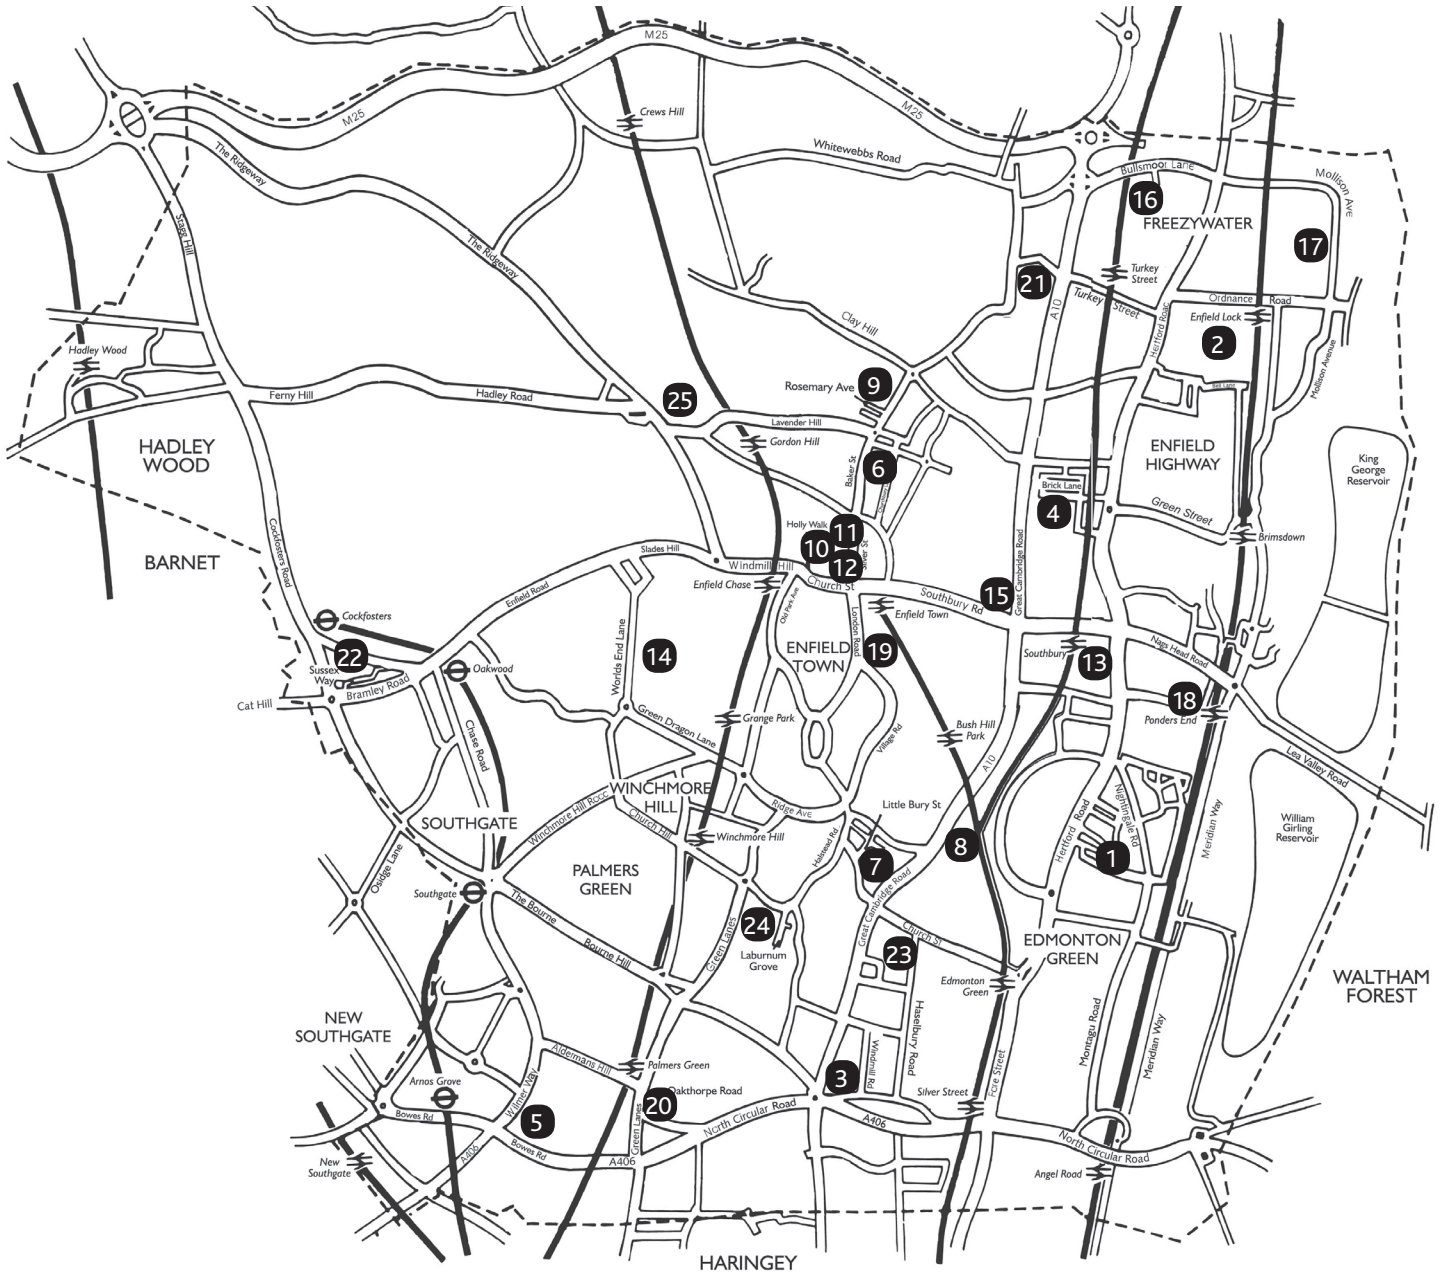

# SECONDARY SCHOOL OPEN EVENING DATES 2021

| School  | Boys/<br>Girls | Date and time of open evening session/s  |
|---|----------------|--|
| Lea Valley Academy (16)<br>Bullsmoor Lane, Enfield, EN3 6TW   | Mixed          | Thursday 30 September, 5.30pm – 8.00pm   |
| Oasis Academy Enfield (17)<br>Kinetic Crescent, Innova Park, Mollison Ave, Enfield, EN3 7XH   | Mixed          | Tuesday 28 September, 5:30pm – 7:30pm  |
| Oasis Academy Hadley (18)<br>South Street, Ponders End, Enfield, EN3 4PX  | Mixed          | Wednesday 15 September, 5.30pm – 7.30pm  |
| St Anne's Catholic Schools for Girls Lower School (19)<br>London Road, Enfield, EN2 6EL<br>St Anne's Catholic Schools for Girls Upper School (20)<br>Oakthorpe Road, Palmers Green, N13 5TY | Girls          | Monday 27 September, 6pm – 8pm at the Lower School site  |
| St Ignatius College (21)<br>Turkey Street, Enfield, EN1 4NP   | Boys           | Tuesday 14 September, 5:30pm   |
| Southgate School (22)<br>Sussex Way, Cockfosters, EN4 0BL   | Mixed          | Thursday 30 September, 6pm – 8.15pm<br>Thursday 7 October, 6pm – 8.15pm                                    |
| The Latymer School (23)<br>Haselbury Road, Edmonton, N9 9TN   | Mixed          | Check the school website for further information.  |
| Winchmore School (24)<br>Laburnum Grove, Winchmore Hill, N21 3HS  | Mixed          | Wednesday 22 September, 6pm  |
| Wren Academy Enfield (25)<br>Hunters Way, Enfield, EN2 8JL  | Mixed          | Wednesday 15 September, 5.30 – 8.00pm<br>Please check the school website for the opening evening location. |

# BOROUGH SCHOOL MAP